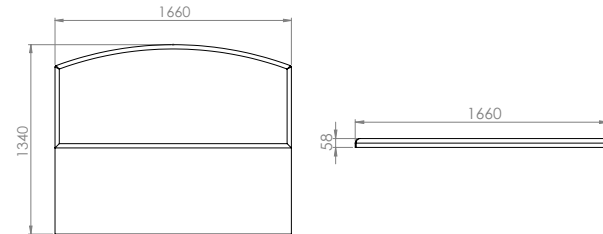

Seul

Anthracite colors.

- PACK SPRING
- EXTRA SUPPORT FOAM
- LATEX
- NATURAL MATERIALS
- ANTI BACTERIAL
- MANUFACTURER WARRANTY FROMARIN