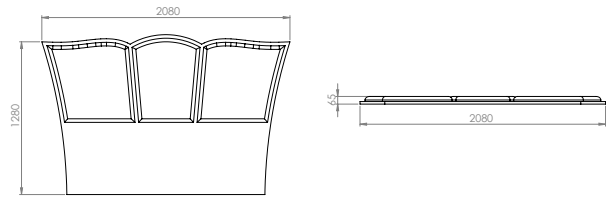

Hermes

Be different..

- PACK SPRING
- EXTRA SUPPORT FOAM
- LATEX
- NATURAL MATERIALS
- ANTI BACTERIAL
- MANUFACTURER WARRANTY FROMARIN