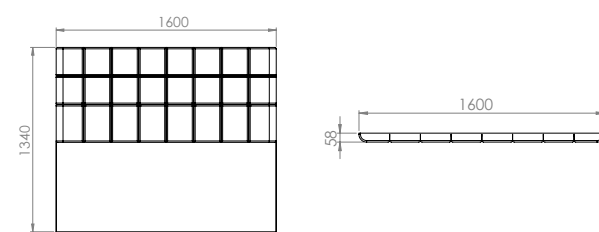

## Paris

Attractive view.

PACK SPRING

EXTRA SUPPORT FOAM

LATEX

NATURAL MATERIALS

ANTI BACTERIAL

MANUFACTURER WARRANTY FROMARIN